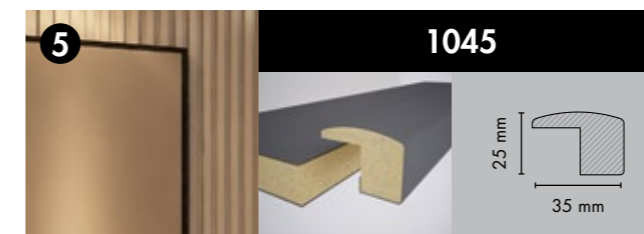

Borders disappear in design.

With AGT Profiles used on the walls, you can give a dimension to your home and create dynamic spaces having a spirit.