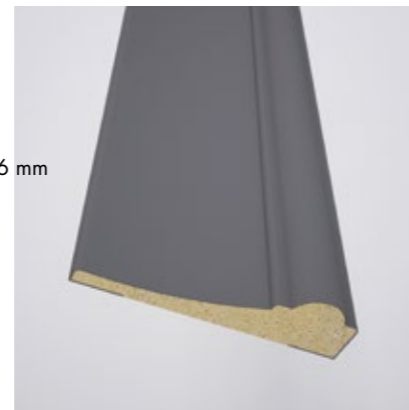

PROFİLLER / PROFILES

PROFİLLER / PROFILES