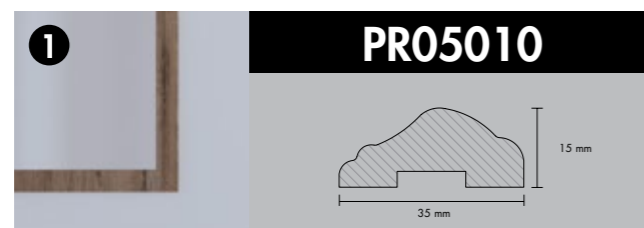

Küçük dokunuşlar ile büyük farklar yaratın!

Evinize yeni bir stil katmak için ihtiyacınız olan tek şey AGT Profil serileri ve hayal gücünüz. Kolay uygulanabilme özelliği ve birbirinden farklı renk seçeneği ile evinize ferah bir görünüm katabilirsiniz.

Make a big difference with small touches!

The only thing you need to give a new style to your home is AGT Profile series and your imagination. You can give a spacious look to your home with its easy application and different color options.