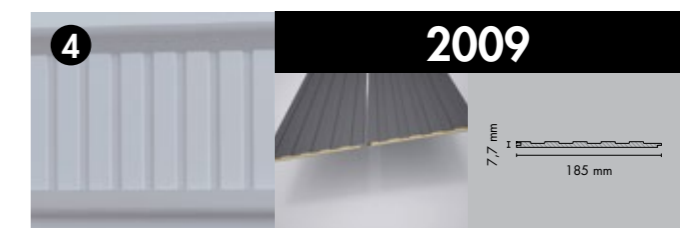

Küçük dokunuşlar ile büyük farklar yaratın!

Evinize yeni bir stil katmak için ihtiyacınız olan tek şey AGT Profil serileri ve hayal gücünüz. Kolay uygulanabilme özelliği ve birbirinden farklı renk seçeneği ile evinize ferah bir görünüm katabilirsiniz.

Make a big difference with small touches!

The only thing you need to give a new style to your home is AGT Profile series and your imagination. You can give a spacious look to your home with its easy application and different color options.