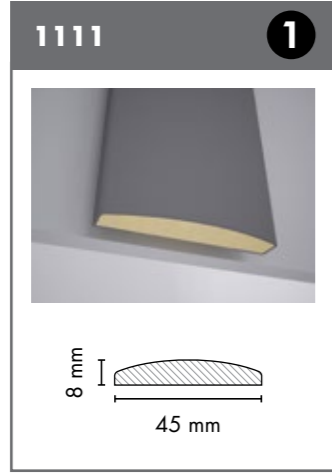

PROFİLLER / PROFILES

Mobilyanızın gizli kahramanı: AGT Profil

Şık mekanlar, her noktasıyla seçkin bir dekorasyonun sonucudur. AGT Profil, bu şıklığın gizli kahramanı olmaya aday, üstün yetenekli bir üründür.

The secret hero of your furniture: AGT Profile

Elegant places are a result of an exclusive decoration. AGT Profile is a highly-talented product and also a candidate for being the secret hero of this elegancy.