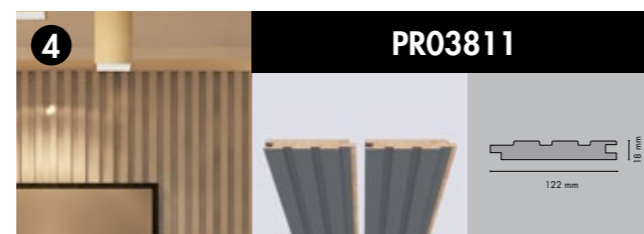

Borders disappear in design.

With AGT Profiles used on the walls, you can give a dimension to your home and create dynamic spaces having a spirit.