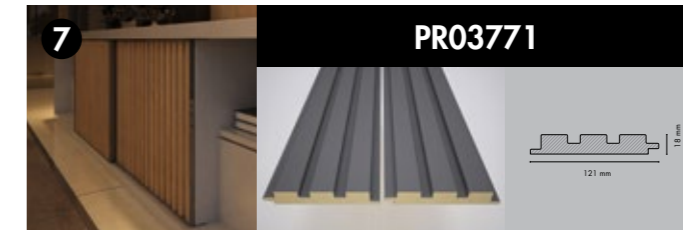

Borders disappear in design.

With AGT Profiles used on the walls, you can give a dimension to your home and create dynamic spaces having a spirit.