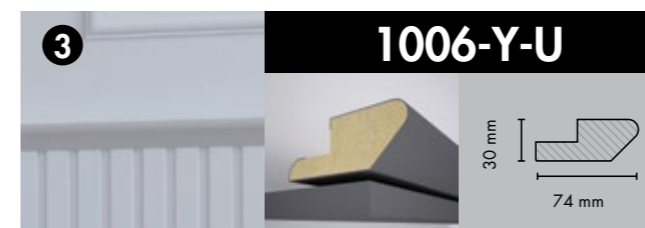

Küçük dokunuşlar ile büyük farklar yaratın!

Evinize yeni bir stil katmak için ihtiyacınız olan tek şey AGT Profil serileri ve hayal gücünüz. Kolay uygulanabilme özelliği ve birbirinden farklı renk seçeneği ile evinize ferah bir görünüm katabilirsiniz.

Make a big difference with small touches!

The only thing you need to give a new style to your home is AGT Profile series and your imagination. You can give a spacious look to your home with its easy application and different color options.