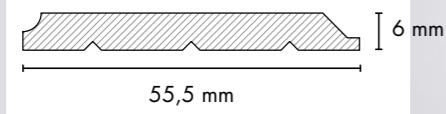

PROFİLLER / PROFILES

PROFİLLER / PROFILES

PR04745