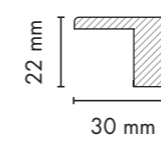

1032

1

Yeni
New

6002
hg yeni siyah
hg new black

734
soft touch
beyaz
soft touch white

KANALLI KAPAK PROFİLLERİ (8 mm) / GROOVE FURNITURE DOOR PROFILES (8 mm)

KANALLI KAPAK PROFİLLERİ (18 mm) / GROOVE FURNITURE DOOR PROFILES (18 mm)