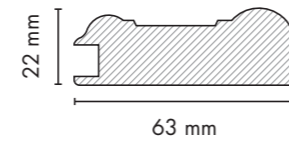

1032

1

Yeni
New

6002
hg yeni siyah
hg new black

734
soft touch
beyaz
soft touch white

KANALLI KAPAK PROFİLLERİ (8 mm) / GROOVE FURNITURE DOOR PROFILES (8 mm)

KANALLI KAPAK PROFİLLERİ (18 mm) / GROOVE FURNITURE DOOR PROFILES (18 mm)