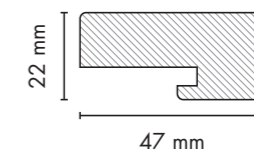

YÜZEY PROFİLLERİ / SURFACE PROFILES

CAM KAPAK PROFİLİ / DOOR PROFILE FOR GLASS