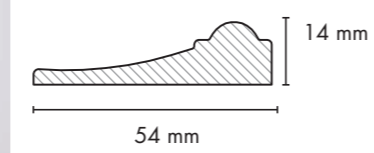

PR03771

375
arizona meşe
arizona oak

734
soft touch
beyaz
soft touch white

Yeni
New

YÜZEY PROFİLLERİ / SURFACE PROFILES

CAM KAPAK PROFİLİ / DOOR PROFILE FOR GLASS

PR04745

PR04122