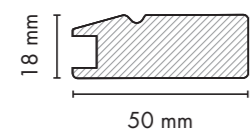

1032

1

Yeni
New

6002
hg yeni siyah
hg new black

734
soft touch
beyaz
soft touch white

KANALLI KAPAK PROFİLLERİ (8 mm) / GROOVE FURNITURE DOOR PROFILES (8 mm)

KANALLI KAPAK PROFİLLERİ (18 mm) / GROOVE FURNITURE DOOR PROFILES (18 mm)