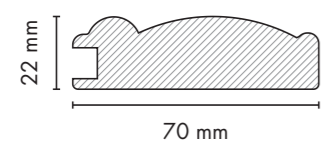

1032

1

Yeni
New

6002
hg yeni siyah
hg new black

734
soft touch
beyaz
soft touch white

KANALLI KAPAK PROFİLLERİ (8 mm) / GROOVE FURNITURE DOOR PROFILES (8 mm)

KANALLI KAPAK PROFİLLERİ (18 mm) / GROOVE FURNITURE DOOR PROFILES (18 mm)