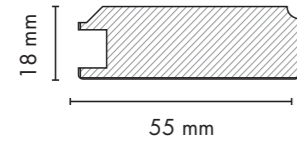

1032

1

Yeni
New

6002
hg yeni siyah
hg new black

734
soft touch
beyaz
soft touch white

KANALLI KAPAK PROFİLLERİ (8 mm) / GROOVE FURNITURE DOOR PROFILES (8 mm)

KANALLI KAPAK PROFİLLERİ (18 mm) / GROOVE FURNITURE DOOR PROFILES (18 mm)