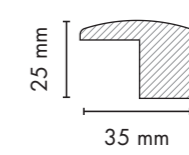

1032

1

Yeni
New

6002
hg yeni siyah
hg new black

734
soft touch
beyaz
soft touch white

KANALLI KAPAK PROFİLLERİ (8 mm) / GROOVE FURNITURE DOOR PROFILES (8 mm)

KANALLI KAPAK PROFİLLERİ (18 mm) / GROOVE FURNITURE DOOR PROFILES (18 mm)