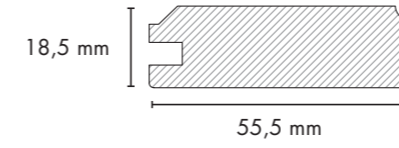

YÜZEY PROFİLLERİ / SURFACE PROFILES

CAM KAPAK PROFİLİ / DOOR PROFILE FOR GLASS

1052