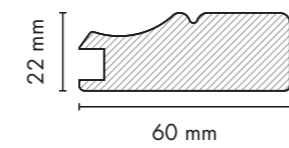

1032

1

Yeni
New

6002
hg yeni siyah
hg new black

734
soft touch
beyaz
soft touch white

KANALLI KAPAK PROFİLLERİ (8 mm) / GROOVE FURNITURE DOOR PROFILES (8 mm)

KANALLI KAPAK PROFİLLERİ (18 mm) / GROOVE FURNITURE DOOR PROFILES (18 mm)