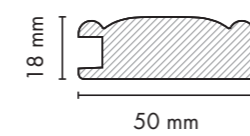

1032

1

Yeni
New

6002
hg yeni siyah
hg new black

734
soft touch
beyaz
soft touch white

KANALLI KAPAK PROFİLLERİ (8 mm) / GROOVE FURNITURE DOOR PROFILES (8 mm)

KANALLI KAPAK PROFİLLERİ (18 mm) / GROOVE FURNITURE DOOR PROFILES (18 mm)